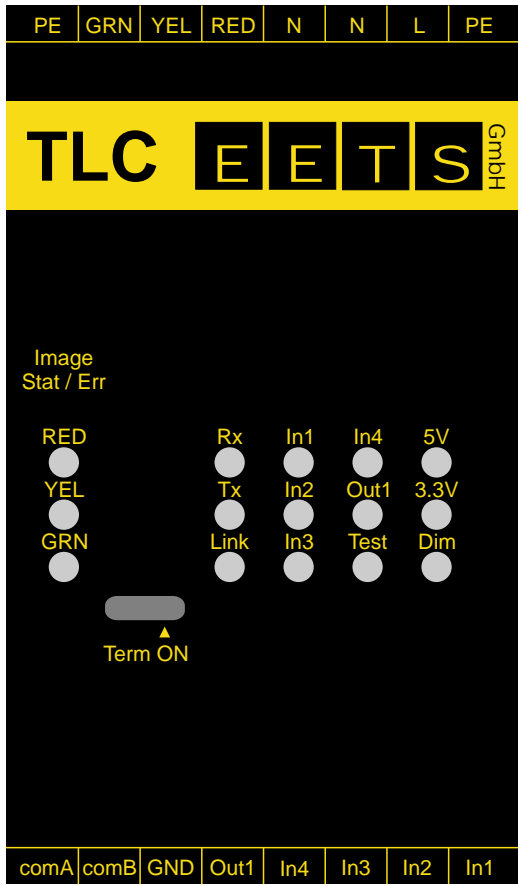

3 x LED Out
230VAC

mains
230VAC

Termination switch OFF/ON →

EIA-485 1 x Output, 4 x Input (24VDC)

TLC-002 Front connection Frontanschluss / Connexion avant		
Document No 0010-000005	Sheet 1 of 1	Revision: 1.01
Part No		Date: 21.01.2016
 EETS GmbH Chaltenbodenstrasse 6E CH 8834 Schindellegi		
<small>Copyright © 2004 EETS GmbH. Any reproduction without written permission by EETS GmbH is prohibited.</small>		